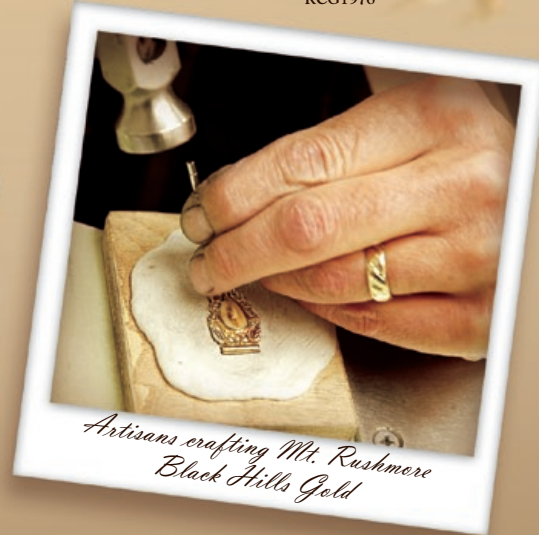

For Him **\$217**
reg. \$310
G87

For Her **\$181**
reg. \$262.50
G88

Beautiful Bands For Him & Her

For Him **\$90**
reg. \$129
MR1301

For Her **\$78**
reg. \$111.50
MR1305

\$151
reg. \$217
G1763

\$59
reg. \$84
MR1685

\$94
reg. \$198.50
KCG1603P

\$53
reg. \$76
MR1746

\$39
reg. \$89
KCG1259

\$99
reg. \$212
KCG1976

Artisans crafting Mt. Rushmore Black Hills Gold

Chocolate Pearl & Created Pink Sapphire
\$229
reg. \$329
G1743CPCRPS